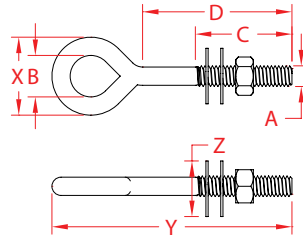

# METRIC WELDED EYE BOLT

304 STAINLESS STEEL

Import

Wire  
Formed

ITEM	A (size)	B	C	D	X (height)	Y (length)	Z (width)	WLL (lb)	WT (lb)	PACKAGING TYPE	EACH (qty)	INNER (qty)	CARTON (qty)	UPC
S0313-0560	5 MM	0.38"	2.00"	2.25"	0.74"	3.00"	0.39"	250	0.03	POLYBAG	1	10	200	791506039938
S0313-0580	5 MM	0.38"	3.12"	3.25"	0.74"	4.17"	0.39"	250	0.04	POLYBAG	1	10	200	791506039945
S0313-0640	6 MM	0.50"	1.25"	1.50"	0.91"	2.50"	0.46"	400	0.04	POLYBAG	1	10	500	791506039952
S0313-0660	6 MM	0.50"	2.00"	2.25"	0.91"	3.25"	0.46"	400	0.05	POLYBAG	1	10	500	791506039969
S0313-0680	6 MM	0.50"	3.12"	3.25"	0.91"	4.25"	0.46"	400	0.06	POLYBAG	1	10	500	791506039976
S0313-0810	8 MM	0.63"	3.50"	4.00"	1.17"	5.25"	0.61"	600	0.13	POLYBAG	1	10	100	791506039983
S0313-0870	8 MM	0.63"	2.50"	2.75"	1.17"	4.00"	0.61"	600	0.11	POLYBAG	1	5	100	791506014621
S0313-0880	8 MM	0.63"	3.00"	3.25"	1.17"	4.50"	0.61"	600	0.12	POLYBAG	1	10	100	791506039990
S0313-1010	10 MM	0.88"	3.50"	4.00"	1.56"	5.65"	0.77"	1,000	0.25	POLYBAG	1	10	100	791506040002
S0313-1015	10 MM	0.88"	5.50"	6.00"	1.56"	7.65"	0.77"	1,000	0.30	POLYBAG	1	10	100	791506040019
S0313-1210	12 MM	1.00"	3.50"	4.00"	1.83"	6.00"	0.93"	1,800	0.40	POLYBAG	1	1	60	791506040026
S0313-1215	12 MM	1.00"	4.00"	6.00"	1.83"	7.80"	0.93"	1,800	0.47	POLYBAG	1	1	60	791506040033

**NOTE:**

**ALL THREADS ARE METRIC. ONE NUT AND TWO WASHERS ARE INCLUDED. EXTRA NUTS AND WASHERS ARE AVAILABLE FROM STOCK. ALL DIMENSIONS ARE NOMINAL (+/- 3%) AND ARE SUBJECT TO CHANGE WITHOUT NOTICE.**